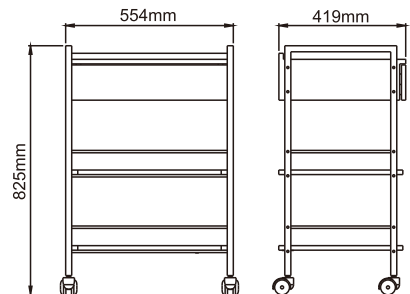

2. COMPONENT

NO.	Name	Sample	Quantity
A	Side frame		2
B	Wheel		4
C	Wood cabinet		1
D	M6*12 screw		29
E	Circular tube		6
F	Layer board		2
G	M6*18 screw		9
H	Fixture		8

3. INSTALLATION

4. SPECIFICATION

- N.W: 17 kg
- G.W : 19kg
- Max Weight: 30kg
- Packing Size: 82.5 x 55.4 x 41.9cm
- Product Size: 77 x 47.5 x 26.5cm