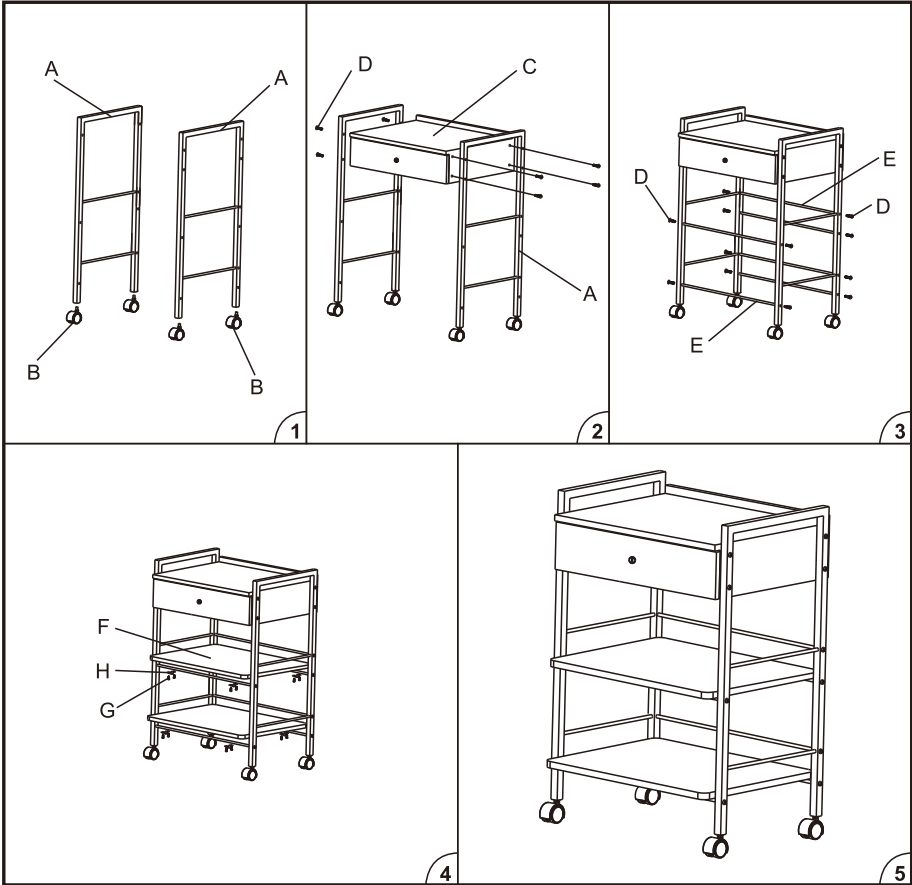

1019A BEAUTICIAN TROLLEY

User Manual

Welcome to use our product. A1
Please read the user manual carefully before using the beds.

1. WARNING

- For the contents of the specification, since the product will constantly improve, the company shall have the right to make changes without prior notice. The illustrations or accessories in the manual may not be in conformity with the real thing, and the improvement or renewal is not subject to notice.
- Do not stand on this product.
- Do not allow children to play with and place the trolley out of reach of children.
- Do not place it in a humid place such as a bathroom or exposed to long-term sunlight.
- Unless someone responsible for their personal safety is present to monitor and guide the use, people with physical obstacles, tactile dysfunction, mental disorder, inexperienced, and lack of common sense or children should not use this product.
- This product should be placed on the flat ground.

2. COMPONENT

NO.	Name	Sample	Quantity
A	Side frame		2
B	Wheel		4
C	Wood cabinet		1
D	M6*12 screw		29
E	Circular tube		6
F	Layer board		2
G	M6*18 screw		9
H	Fixture		8

3. INSTALLATION

4. SPECIFICATION

- N.W: 17 kg
- G.W : 19kg
- Max Weight: 30kg
- Packing Size: 82.5 x 55.4 x 41.9cm
- Product Size: 77 x 47.5 x 26.5cm