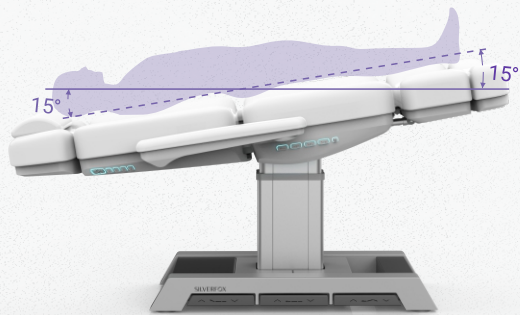

© silverfoxbeauty1995 📘 Silverfoxbeauty

CE FDA RoHS

www.silverfoxgp.com

2218BN / 4 motors

UNPARALLELED USER EXPERIENCE

Trendelenburg

Trendelenburg position(-15 degree), used to treat hypotension or shock during surgery to increase blood perfusion to vital organs. With this function, the electrical beds can be extended to multiple scenarios.

Hand Remote ----- 1 Options ----- 2 Memory Function is optional

- * Backrest Adjustment
- * Lifting Adjustment
- * Seat Tilt Adjustment
- * Footrest Adjustment

- * LOCK
- * RESET
- * Memorizing Position Setting 1
- * Memorizing Position Setting 2

※ General Specifications

- Max load bearing : 200 kg/ 440 lbs
- Net weight : 98 kg/ 216 lbs
- Package size :
- Product size(L*W*H) : 1820x860x635/845 (mm)
- Gross weight : 110 kg/ 243 lbs
- 1420x690x670 (mm)≈0.65m³
- Unit:mm