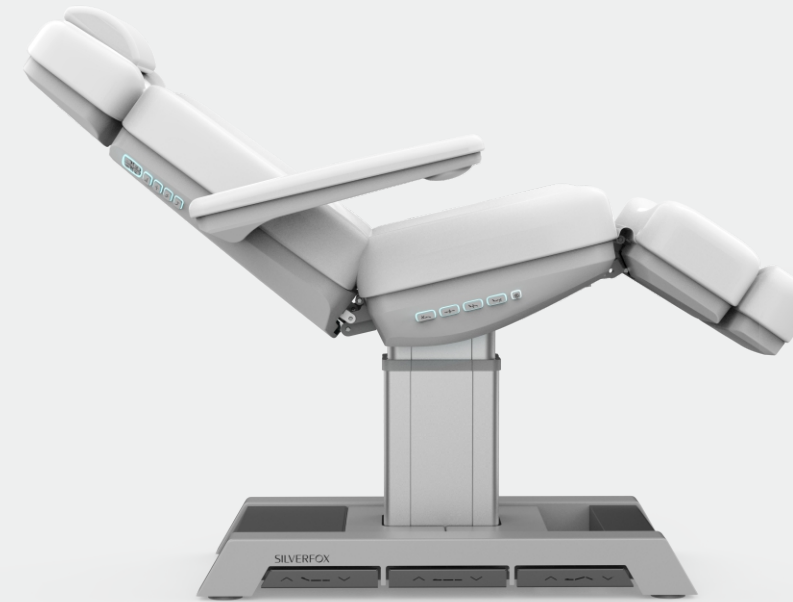

© silverfoxbeauty1995 📘 Silverfoxbeauty

CE FDA RoHS

www.silverfoxgp.com

2218BN / 4 motors

UNPARALLELED USER EXPERIENCE

Trendelenburg

Trendelenburg position(-15 degree), used to treat hypotension or shock during surgery to increase blood perfusion to vital organs. With this function, the electrical beds can be extended to multiple scenarios.

Hand Remote ----- 1 Options ----- 2 Memory Function is optional

- * Backrest Adjustment
- * Lifting Adjustment
- * Seat Tilt Adjustment
- * Footrest Adjustment

- * LOCK
- * RESET
- * Memorizing Position Setting 1
- * Memorizing Position Setting 2

EASILY DETACHABLE UPHOLSTERY

Convenient for disinfection and cleaning

※ Standard Configuration

※ Options

※ Technical Parameters

Model	Product	Voltage	Frequency	Power Rating	Warrant
2218BN	Facial Chair	AC 100-240V	50 /60Hz	300W	2 years (Motors and Control Box: 3 years)