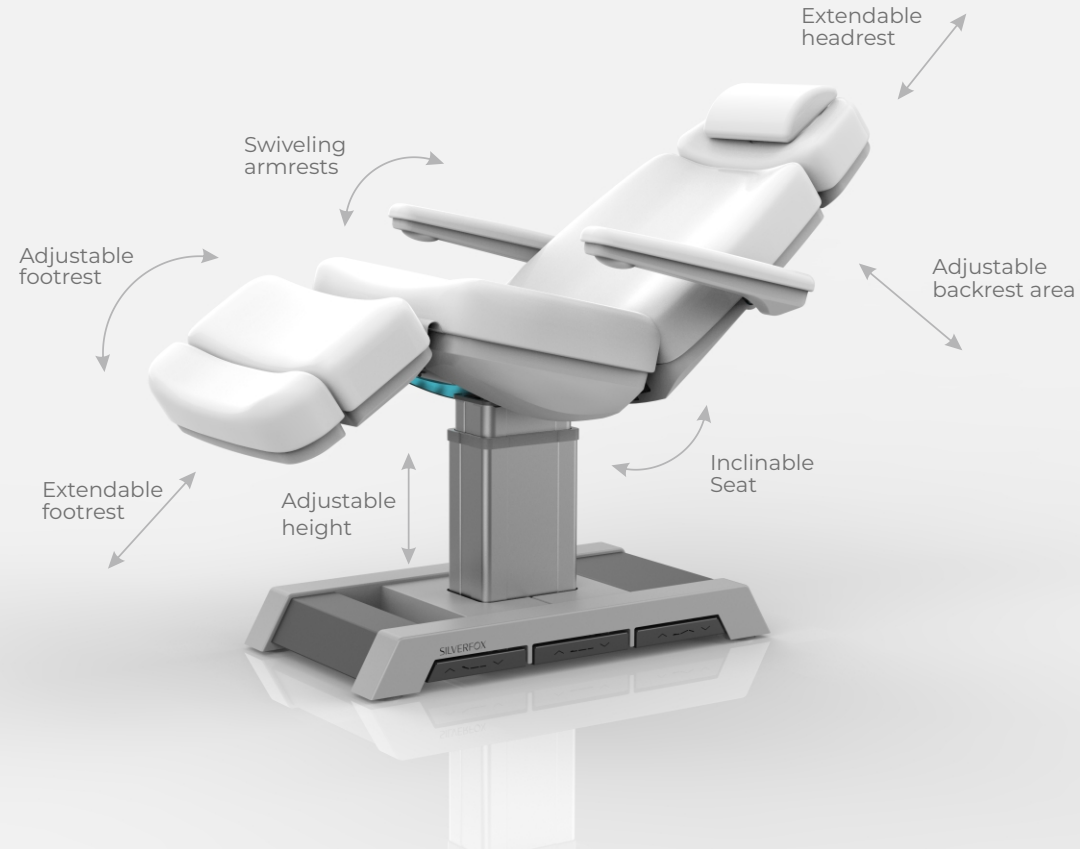

© silverfoxbeauty1995 📘 Silverfoxbeauty

CE FDA RoHS

www.silverfoxgp.com

2218BN / 4 motors

UNPARALLELED USER EXPERIENCE

Trendelenburg

Trendelenburg position(-15 degree), used to treat hypotension or shock during surgery to increase blood perfusion to vital organs. With this function, the electrical beds can be extended to multiple scenarios.

Hand Remote ----- 1 Options ----- 2 Memory Function is optional

- * Backrest Adjustment
- * Lifting Adjustment
- * Seat Tilt Adjustment
- * Footrest Adjustment

- * LOCK
- * RESET
- * Memorizing Position Setting 1
- * Memorizing Position Setting 2

EASILY DETACHABLE UPHOLSTERY

Convenient for disinfection and cleaning

※ Standard Configuration

※ Options

※ Technical Parameters

Model	Product	Voltage	Frequency	Power Rating	Warrant
2218BN	Facial Chair	AC 100-240V	50 /60Hz	300W	2 years (Motors and Control Box: 3 years)