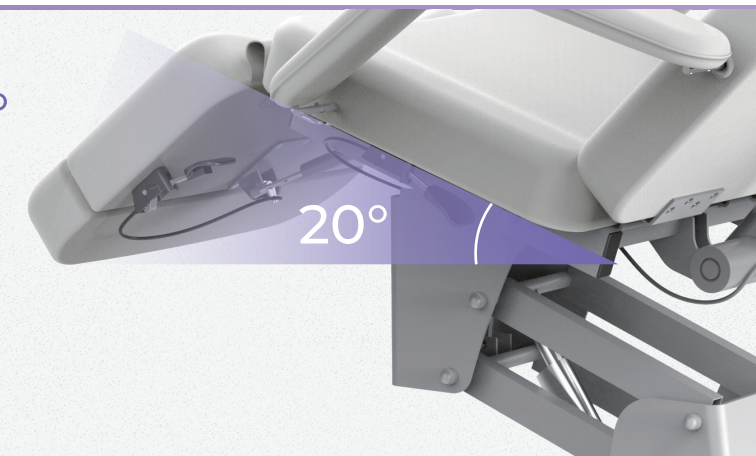

© silverfoxbeauty1995 Silverfox Beauty

CE FDA RoHS

www.silverfoxgp.com

2219B / 2 motors

UNPARALLELED USER EXPERIENCE

2219B Hand Remote

2219B Foot Controller ----- Optional

1. Backrest moves up
2. Backrest moves down
3. Whole bed moves up
4. Whole bed moves down

Seatrest tilt angle 0~20°

Near zero gravity for optimal comfort.

Product Extensions / Family Series

2219B

2220D

2221D

※ Standard Configuration

Hand Controller

200kg
440lbs
MAX
Max Load Bearing

※ Options

Foot Controller

※ Technical Parameters

Model	Product	Voltage	Frequency	Power Rating	Warranty
2219B	Facial Chair	AC 100-120V	50/60Hz	300W	2 years (Motors and Control Box: 3 years)