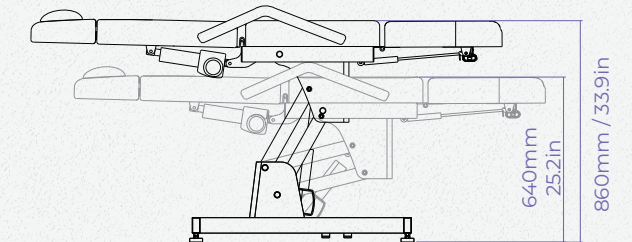

Seatrest tilt angle 0~20°

Near zero gravity for optimal comfort.

Product Extensions / Family Series

2219B

2220D

2221D

※ Standard Configuration

Hand Controller

200kg
440lbs
MAX
Max Load Bearing

※ Options

Foot Controller

※ Technical Parameters

Model	Product	Voltage	Frequency	Power Rating	Warranty
2219B	Facial Chair	AC 100-120V	50/60Hz	300W	2 years (Motors and Control Box: 3 years)

※ General Specifications

- Max load bearing : 200 kg / 440 lbs
- Net weight : 65 kg / 144 lbs
- Gross weight : 78 kg / 172 lbs
- Product size(L*W*H) : 1850x790x640 / 860 (mm) 72.8x31.1x25.2 / 33.9 (in)
- Package size : 1280x690x690 (mm)≈0.61m³ 50.4x27.2x27.2 (in)≈0.61m³
- Unit:mm / in