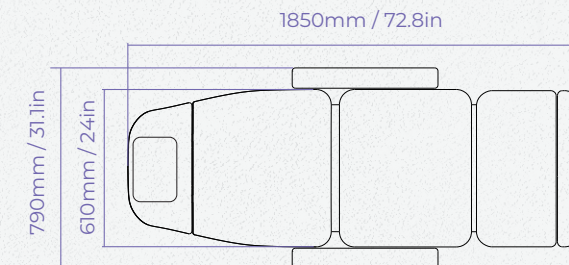

Seatrest tilt angle 0~20°

Near zero gravity for optimal comfort.

Product Extensions / Family Series

2219B

2220D

2221D

※ Standard Configuration

Hand Controller

200kg
440lbs
MAX
Max Load Bearing

※ Options

Foot Controller

※ Technical Parameters

Model	Product	Voltage	Frequency	Power Rating	Warranty
2219B	Facial Chair	AC 100-120V	50/60Hz	300W	2 years (Motors and Control Box: 3 years)

※ General Specifications

- Max load bearing : 200 kg / 440 lbs
- Net weight : 65 kg / 144 lbs
- Gross weight : 78 kg / 172 lbs
- Product size(L*W*H) : 1850x790x640 / 860 (mm) 72.8x31.1x25.2 / 33.9 (in)
- Package size : 1280x690x690 (mm)≈0.61m³ 50.4x27.2x27.2 (in)≈0.61m³
- Unit:mm / in