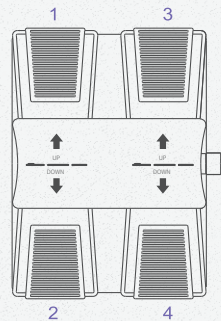

© silverfoxbeauty1995 Silverfox Beauty

CE FDA RoHS

www.silverfoxgp.com

2219B / 2 motors

UNPARALLELED USER EXPERIENCE

2219B Hand Remote

2219B Foot Controller ----- Optional

1. Backrest moves up
2. Backrest moves down
3. Whole bed moves up
4. Whole bed moves down

Seatrest tilt angle 0~20°

Near zero gravity for optimal comfort.

Product Extensions / Family Series

2219B

2220D

2221D

※ Standard Configuration

Hand Controller