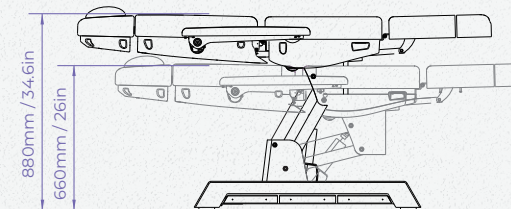

## ※ General Specifications

- Max load bearing : 175 kg / 386 lbs
- Net weight : 92 kg / 203 lbs
- Gross weight : 200 kg / 440 lbs
- Product size (L\*W\*H) : 1850x870x660 / 880 (mm) 72.8x34.2x26 / 34.6 (in)
- Package size : 1280x690x690 (mm) ≈ 0.61m<sup>3</sup> 50.4x27x27 (in) ≈ 0.61m<sup>3</sup>
- Unit: mm / in