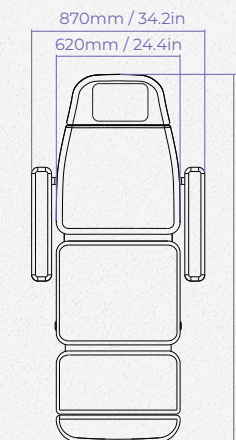

## ※ General Specifications

- Max load bearing : 175 kg / 386 lbs
- Net weight : 92 kg / 203 lbs
- Gross weight : 200 kg / 440 lbs
- Product size (L\*W\*H) : 1850x870x660 / 880 (mm) 72.8x34.2x26 / 34.6 (in)
- Package size : 1280x690x690 (mm) ≈ 0.61m<sup>3</sup> 50.4x27x27 (in) ≈ 0.61m<sup>3</sup>
- Unit: mm / in