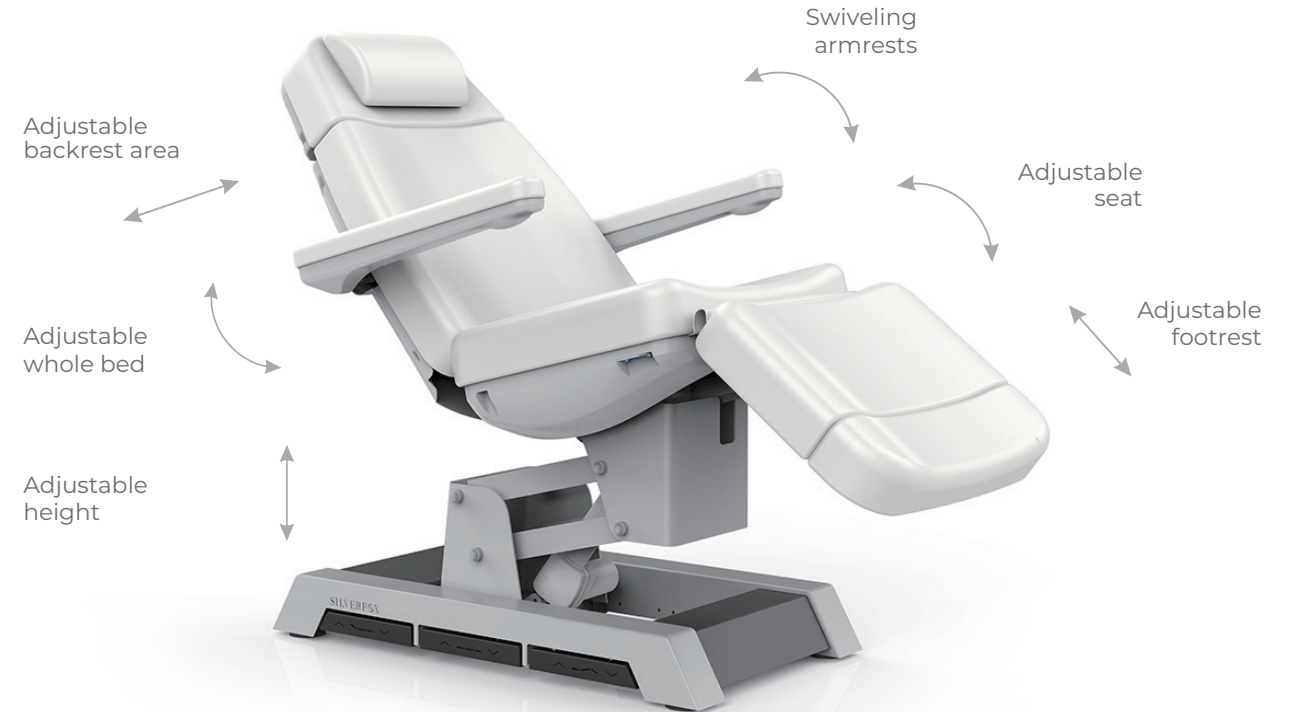

© silverfoxbeauty1995    Silverfox Beauty

**CE FDA RoHS**

[www.silverfoxgp.com](http://www.silverfoxgp.com)

2220D / 4 motors

Original Position

660mm / 25.9in

Max Loading capacity : 200kg(440lbs)

### Hand Remote

Standard Configuration

※ Backrest Adjustment

※ Footrest Adjustment

※ Lifting Adjustment

※ LOCK

※ Seat Tilt Adjustment

※ POWER