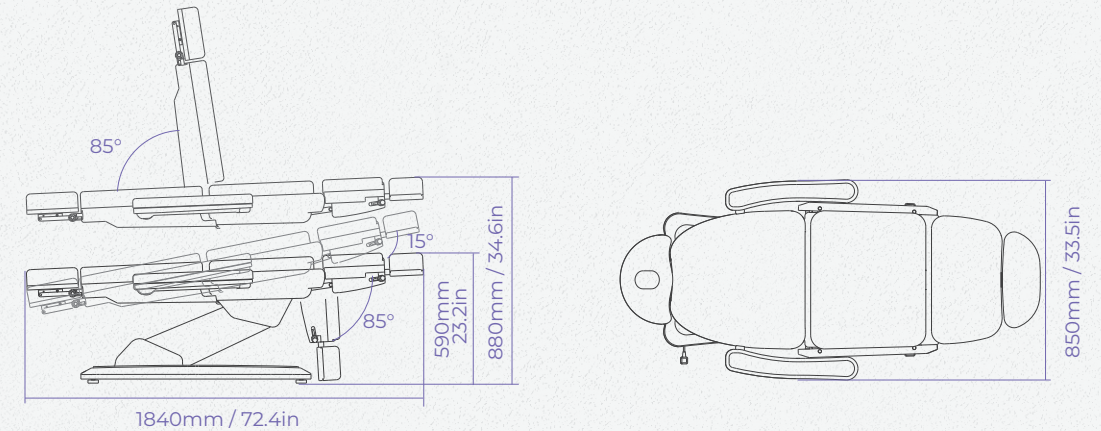

※ Technical Parameters

Model	Product	Voltage	Frequency	Power Rating	Warranty
2235D	Facial Chair Podiary Chair	AC 100-120V	50/60Hz	300W	2 years (Motors and Control Box: 3 years)

※ General Specifications

- Max load bearing : 175 kg/386 lbs
- Net weight : 106.5kg/ 235 lbs
- Gross weight : 141 kg/ 310 lbs
- Product size(L*W*H) : 1840x850x590/880 (mm) 72.4x33.5x23.2/34.6 (in)
- Package size : 1480x720x640 (mm)≈0.68m³ 81.1x33.9x24 (in)≈0.68m³
- Unit:mm / in