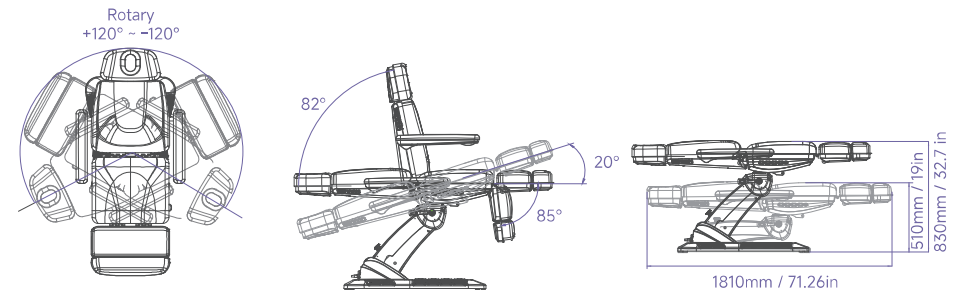

UNPARALLELED USER EXPERIENCE

Make every experience a comfortable one

SPECIFICATIONS

Voltage :	AC 100-240V
Frequency :	50 / 60Hz
Max load bearing :	200 kg / 440 lbs
Net weight:	110.7 kg / 244 lbs
Gross weight:	122 kg / 269 lbs
Package size:	1400x810x610 (mm)≈0.69m³ 67.7x24.4x28.4 (in)≈42106in³
Product size(L*W*H) :	1810x860x510 / 830 (mm) 71.3x33.9x19 / 32.7 (in)

STANDARD CONFIGURATION

UNIT

mm / in