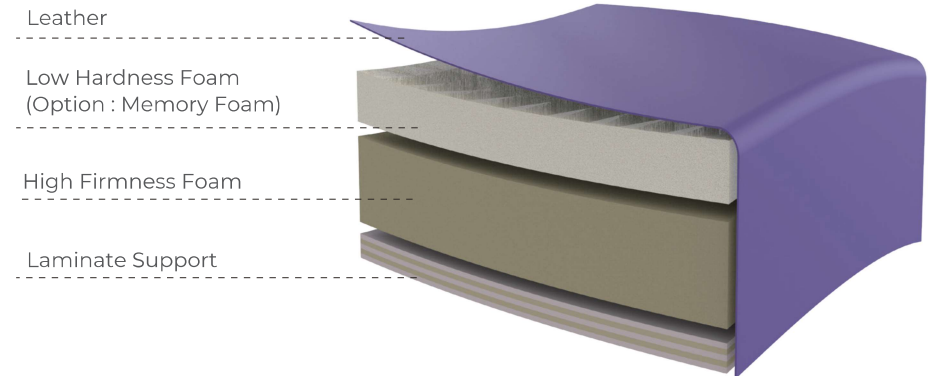

BUILT-IN FOOT CONTROLLER

-  Backrest moves up
-  Backrest moves down
-  Whole bed moves up
-  Whole bed moves down
-  Footrest moves up
-  Footrest moves down

MEMORY SYSTEM

It features 2 MEMORY FUNCTIONS: with one touch of a button, the chair responds to set memory position.

SPONGE DISSECTION DIAGRAM

Actual colors may differ slightly from those displayed in images.