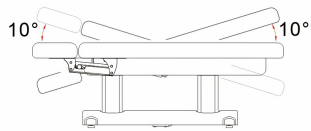

Memory System

Towelling cover

Foot Controller

Silicone Sponges/
Memory Foam

Reset

GENERAL SPECIFICATIONS

Net weight	104kg/230lb
Gross weight	124kg/274lb
Max weight supported	200kg/440lb
Package size	2040*810*710(mm)≈1.19m ³

740mm

10°

10°

65°

25°

1985mm

670mm

870mm