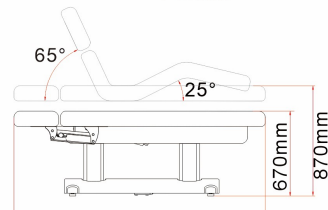

Memory System

Towelling cover

Foot Controller

Silicone Sponges/
Memory Foam

Reset

GENERAL SPECIFICATIONS

Net weight	104kg/230lb
Gross weight	124kg/274lb
Max weight supported	200kg/440lb
Package size	2040*810*710(mm)≈1.19m ³

740mm

10°

10°

65°

25°

1985mm

670mm

870mm