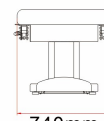

Memory System

Towelling cover

Foot Controller

Silicone Sponges/
Memory Foam

Reset

GENERAL SPECIFICATIONS

Net weight	104kg/230lb
Gross weight	124kg/274lb
Max weight supported	200kg/440lb
Package size	2040*810*710(mm)≈1.19m ³

740mm

10°

10°

65°

25°

1985mm

670mm

870mm