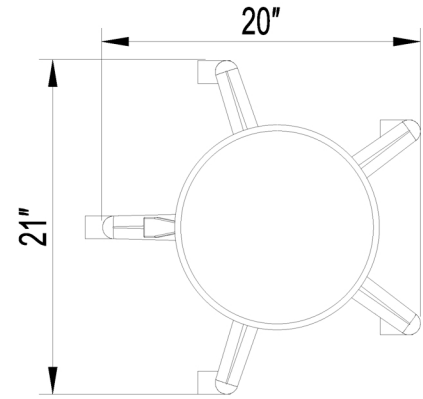

EST.1936
Buy-Rite
SALON & SPA
EQUIPMENT

1-800-477-6655
buyritebeauty.com

**BLACK ROUND STOOL
SY-7080B**

All Measurements in Inches +/- 1/4"

Travel Range: 20"-27 3/4"(floor to top of seat cushion)