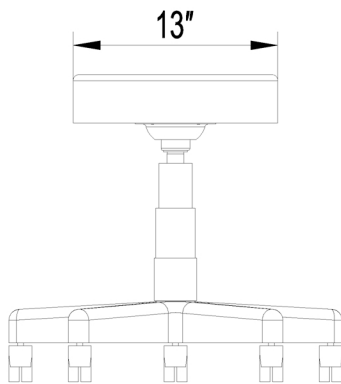

EST.1936
Buy-Rite
SALON & SPA
EQUIPMENT

1-800-477-6655
buyritebeauty.com

**BLACK ROUND STOOL
SY-7080B**

All Measurements in Inches +/- 1/4"

Travel Range: 20"-27 3/4"(floor to top of seat cushion)