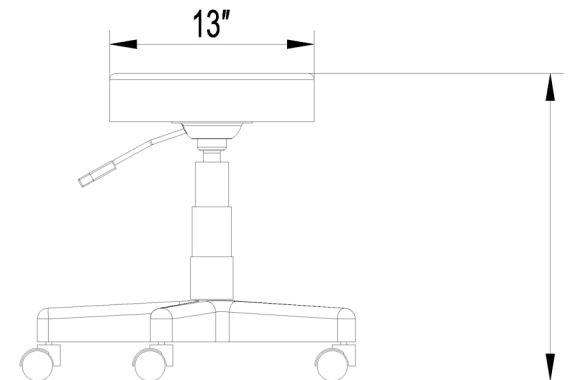

EST.1936
Buy-Rite
SALON & SPA
EQUIPMENT

1-800-477-6655
buyritebeauty.com

**BLACK ROUND STOOL
SY-7080B**

All Measurements in Inches +/- 1/4"

Travel Range: 20"-27 3/4"(floor to top of seat cushion)