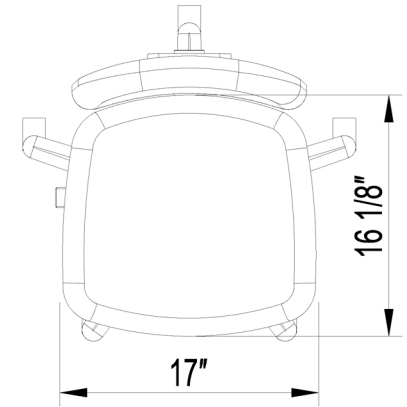

EST.1936
Buy-Rite
SALON & SPA
EQUIPMENT

1-800-477-6655
buyritebeauty.com

**SUSIE TECH CHAIR
SY-7903**

All Measurements in Inches +/- 1/4"

Travel Range: 19 3/4"-27 1/2"(floor to top of seat cushion)