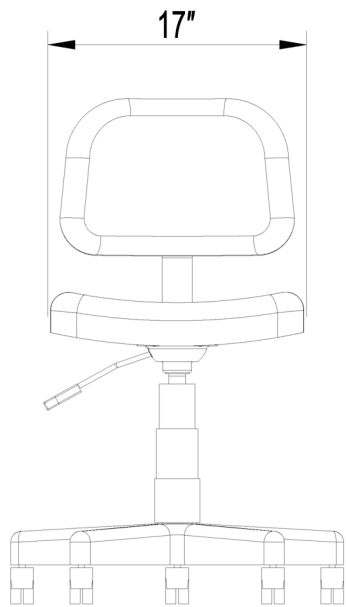

EST.1936
Buy-Rite
SALON & SPA
EQUIPMENT

1-800-477-6655
buyritebeauty.com

**SUSIE TECH CHAIR
SY-7903**

All Measurements in Inches +/- 1/4"

Travel Range: 19 3/4"-27 1/2"(floor to top of seat cushion)