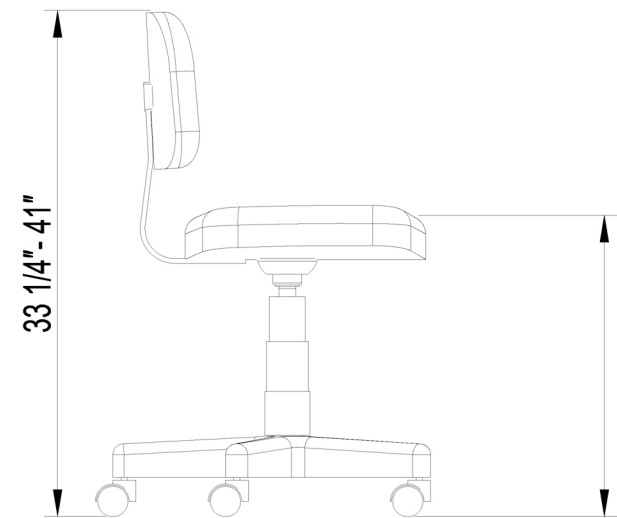

EST.1936
Buy-Rite
SALON & SPA
EQUIPMENT

1-800-477-6655
buyritebeauty.com

**SUSIE TECH CHAIR
SY-7903**

All Measurements in Inches +/- 1/4"

Travel Range: 19 3/4"-27 1/2"(floor to top of seat cushion)