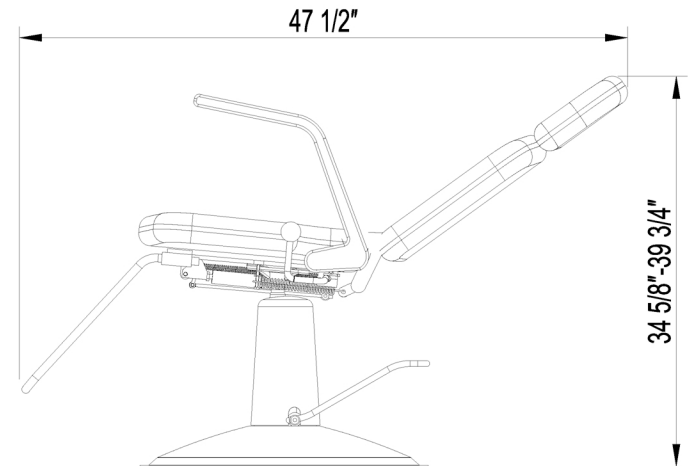

EST.1936
Buy-Rite
SALON & SPA
EQUIPMENT

1-800-477-6655
buyritebeauty.com

**SUE ALL PURPOSE CHAIR
SY-6769AP**

All Measurements in Inches +/- 1/4"

Travel Range: 21" to 26 1/4" (floor to top of seat cushion)

Height from the floor to the top of the headrest in fully reclined position