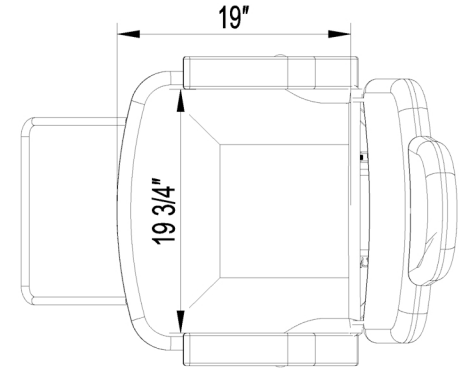

EST.1936
Buy-Rite
SALON & SPA
EQUIPMENT

1-800-477-6655
buyritebeauty.com

**SUE ALL PURPOSE CHAIR
SY-6769AP**

All Measurements in Inches +/- 1/4"

Travel Range: 21" to 26 1/4" (floor to top of seat cushion)

Height from the floor to the top of the headrest in fully reclined position