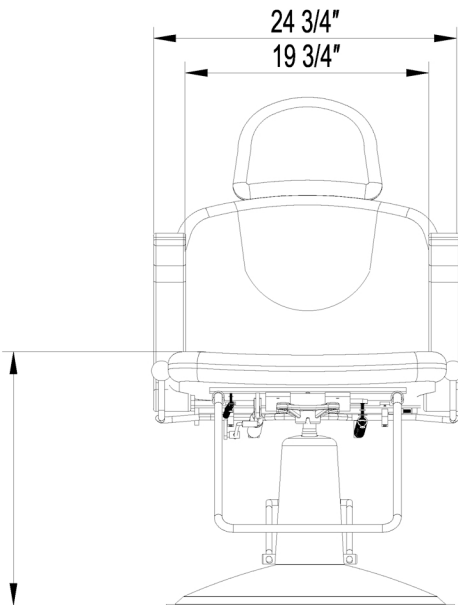

EST.1936
Buy-Rite
SALON & SPA
EQUIPMENT

1-800-477-6655
buyritebeauty.com

**SUE ALL PURPOSE CHAIR
SY-6769AP**

All Measurements in Inches +/- 1/4"

Travel Range: 21" to 26 1/4" (floor to top of seat cushion)

Height from the floor to the top of the headrest in fully reclined position