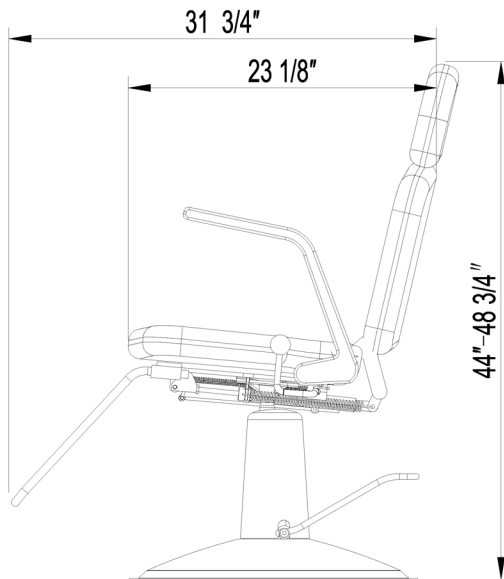

EST.1936
Buy-Rite
SALON & SPA
EQUIPMENT

1-800-477-6655
buyritebeauty.com

**SUE ALL PURPOSE CHAIR
SY-6769AP**

All Measurements in Inches +/- 1/4"

Travel Range: 21" to 26 1/4" (floor to top of seat cushion)

Height from the floor to the top of the headrest in fully reclined position