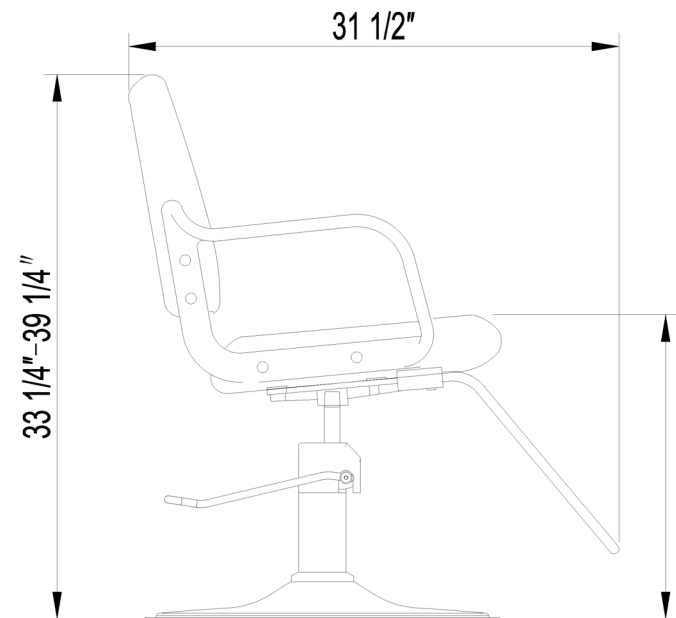

EST.1936
Buy-Rite
SALON & SPA
EQUIPMENT

1-800-477-6655
buyritebeauty.com

**CHRIS STYLING CHAIR
SY-1801**

All Measurements in Inches +/- 1/4"

Travel Range: 19 3/4"-25 3/4"(floor to top of seat cushion)