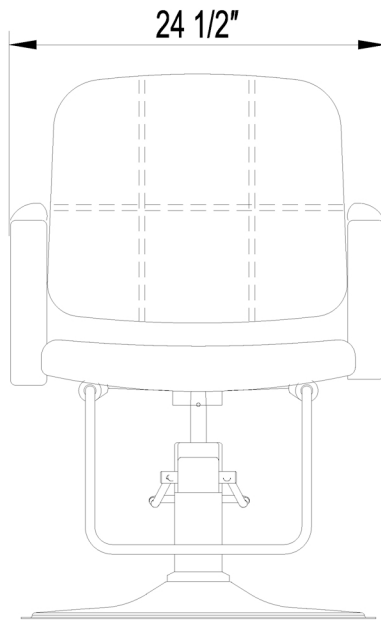

EST.1936
Buy-Rite
SALON & SPA
EQUIPMENT

1-800-477-6655
buyritebeauty.com

**CHRIS STYLING CHAIR
SY-1801**

All Measurements in Inches +/- 1/4"

Travel Range: 19 3/4"-25 3/4"(floor to top of seat cushion)