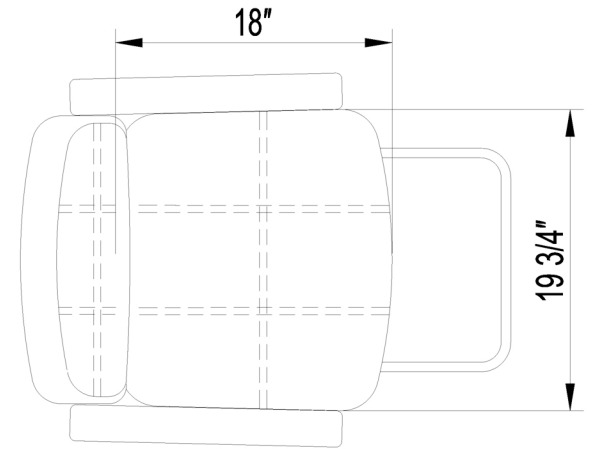

EST.1936
Buy-Rite
SALON & SPA
EQUIPMENT

1-800-477-6655
buyritebeauty.com

**CHRIS STYLING CHAIR
SY-1801**

All Measurements in Inches +/- 1/4"

Travel Range: 19 3/4"-25 3/4"(floor to top of seat cushion)