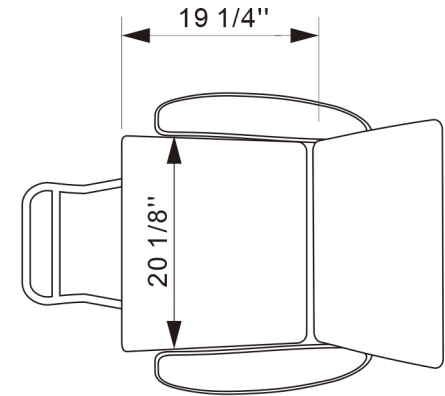

EST.1936
Buy-Rite
SALON & SPA
EQUIPMENT

1-800-477-6655
buyritebeauty.com

ONYX STYLING CHAIR
NIN-6610

All Measurements in Inches +/- 1/4"

Travel Range: 21 1/4" - 27 3/4" (Floor to top of seat cushion on standard base)