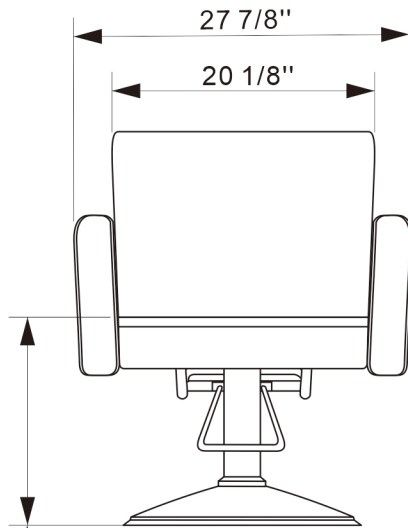

EST.1936
Buy-Rite
SALON & SPA
EQUIPMENT

1-800-477-6655
buyritebeauty.com

ONYX STYLING CHAIR
NIN-6610

All Measurements in Inches +/- 1/4"

Travel Range: 21 1/4" - 27 3/4" (Floor to top of seat cushion on standard base)