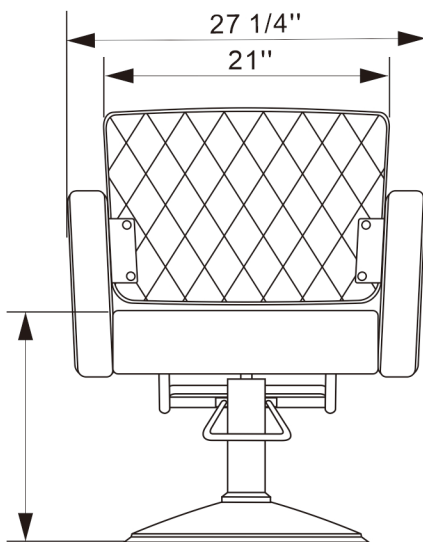

EST.1936
Buy-Rite
 SALON & SPA
 EQUIPMENT

1-800-477-6655
 buyritebeauty.com

DIAMOND STYLING CHAIR
NIN-6613

All Measurements in Inches +/- 1/4"

Travel Range: 21 1/2" - 28 3/8" (Floor to top of seat cushion on standard base)