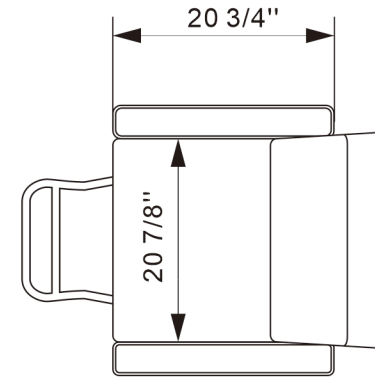

EST.1936
Buy-Rite
 SALON & SPA
 EQUIPMENT

1-800-477-6655
 buyritebeauty.com

DIAMOND STYLING CHAIR
NIN-6613

All Measurements in Inches +/- 1/4"

Travel Range: 21 1/2" - 28 3/8" (Floor to top of seat cushion on standard base)