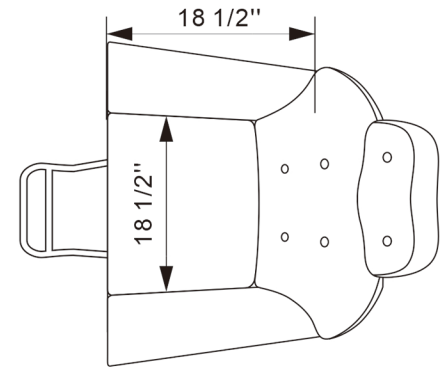

EST.1936
Buy-Rite
 SALON & SPA
 EQUIPMENT

1-800-477-6655
 buyritebeauty.com

GRAMERCY ALL PURPOSE CHAIR
 NIN-9903A

All Measurements in Inches +/- 1/4"

Travel Range: 23 3/4" - 30 1/2" (Floor to top of seat cushion on standard base)

Height from the floor to the top of the headrest in fully reclined position