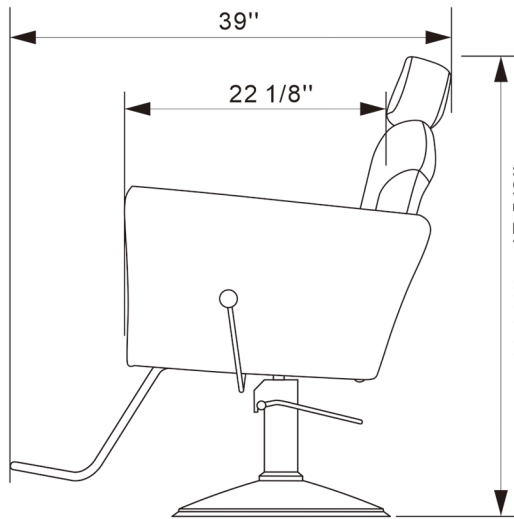

EST.1936
Buy-Rite
 SALON & SPA
 EQUIPMENT

1-800-477-6655
 buyritebeauty.com

GRAMERCY ALL PURPOSE CHAIR
 NIN-9903A

All Measurements in Inches +/- 1/4"

Travel Range: 23 3/4" - 30 1/2" (Floor to top of seat cushion on standard base)

Height from the floor to the top of the headrest in fully reclined position