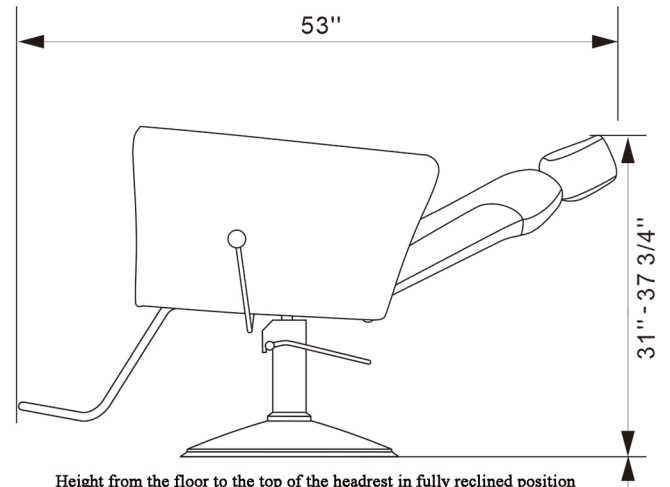

EST.1936
Buy-Rite
 SALON & SPA
 EQUIPMENT

1-800-477-6655
 buyritebeauty.com

GRAMERCY ALL PURPOSE CHAIR
 NIN-9903A

All Measurements in Inches +/- 1/4"

Travel Range: 23 3/4" - 30 1/2" (Floor to top of seat cushion on standard base)

Height from the floor to the top of the headrest in fully reclined position