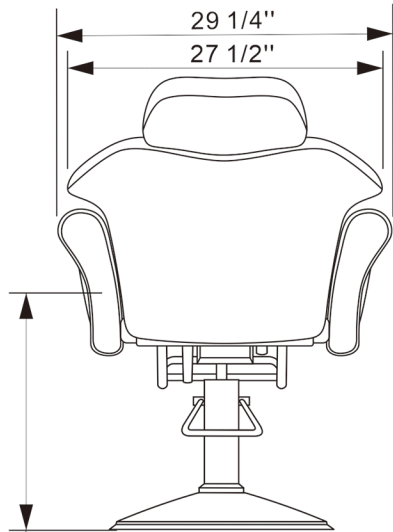

EST.1936
Buy-Rite
 SALON & SPA
 EQUIPMENT

1-800-477-6655
 buyritebeauty.com

GRAMERCY ALL PURPOSE CHAIR
 NIN-9903A

All Measurements in Inches +/- 1/4"

Travel Range: 23 3/4" - 30 1/2" (Floor to top of seat cushion on standard base)

Height from the floor to the top of the headrest in fully reclined position