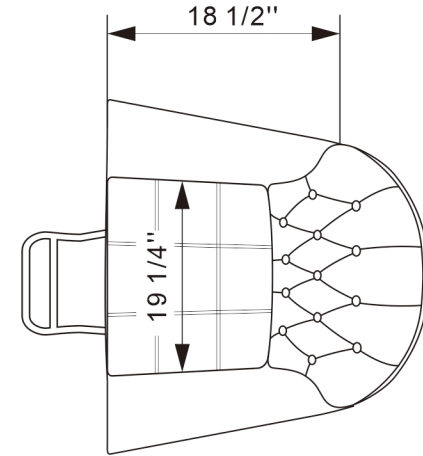

EST.1936
Buy-Rite
SALON & SPA
EQUIPMENT

1-800-477-6655
buyritebeauty.com

BROOKLYN STYLING CHAIR
NIN-9905

All Measurements in Inches +/- 1/4"

Travel Range: 25 1/4" - 31 3/4" (Floor to top of seat cushion on standard base)