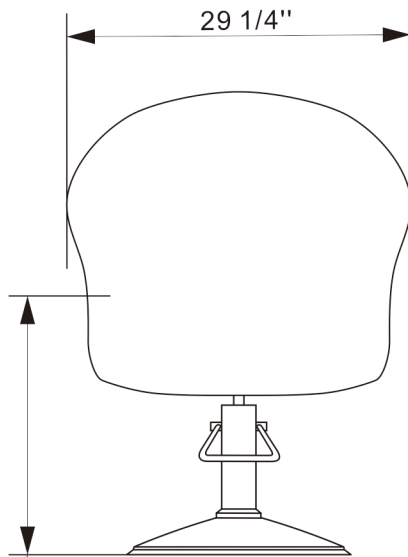

EST.1936
Buy-Rite
SALON & SPA
EQUIPMENT

1-800-477-6655
buyritebeauty.com

BROOKLYN STYLING CHAIR
NIN-9905

All Measurements in Inches +/- 1/4"

Travel Range: 25 1/4" - 31 3/4" (Floor to top of seat cushion on standard base)