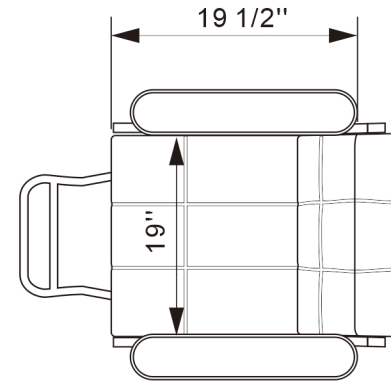

EST.1936
Buy-Rite
 SALON & SPA
 EQUIPMENT

1-800-477-6655
 buyritebeauty.com

**OBSIDIAN STYLING CHAIR
 NIN-5502**

All Measurements in Inches +/- 1/4"

Travel Range: 24 1/2" - 31 1/4" (Floor to top of seat cushion on standard base)