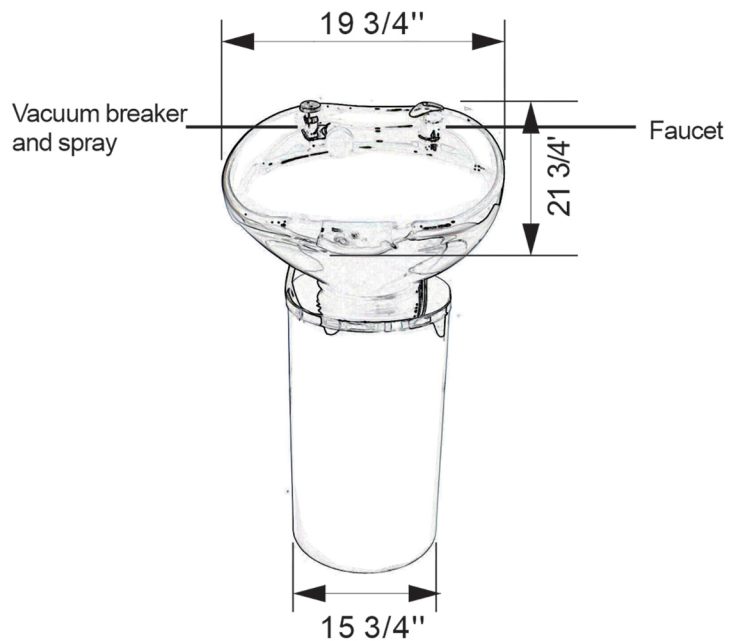

EST.1936
Buy-Rite
SALON & SPA
EQUIPMENT

1-800-477-6655
buyritebeauty.com

PARIS PEDESTAL SHAMPOO UNIT
NIN-030

All Measurements in Inches +/- 1/4"