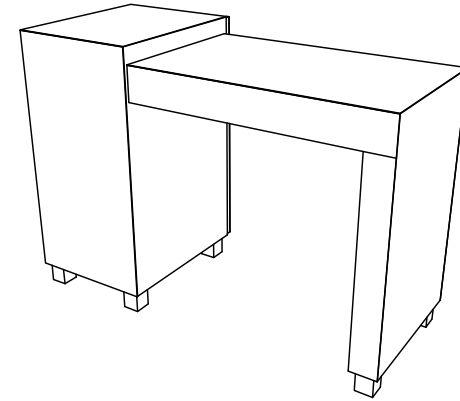

TECHNICAL INFORMATION

- Measures: 45"W x 20"D x 30"H x 32"H
- 2 Full extension drawers
- Storage cabinet
- Lamp
- Padded rest
- Amati steel legs
- Can be ordered with locking twin-wheel casters at no extra charge.
- Can be ordered with optional #10633 Powered Vent.

SHIPPING INFORMATION

Item generally ships via Freight(Truck) service

- Weight: 168 lbs
- Dimensions: 54"L x 32"W x 42"H

WARRANTY

3 Years:

- Ball-Bearing Drawer Slides
- Cabinet hinges

1 Year:

- All remaining components, unless noted otherwise, are guaranteed for a period of one year from the date of purchase.