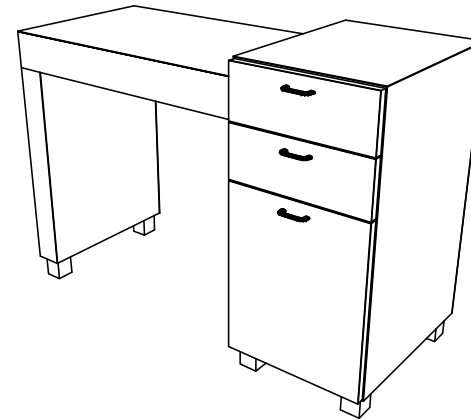

TECHNICAL INFORMATION

- Measures: 45"W x 20"D x 30"H x 32"H
- 2 Full extension drawers
- Storage cabinet
- Lamp
- Padded rest
- Amati steel legs
- Can be ordered with locking twin-wheel casters at no extra charge.
- Can be ordered with optional #10633 Powered Vent.

SHIPPING INFORMATION

Item generally ships via Freight(Truck) service

- Weight: 168 lbs
- Dimensions: 54"L x 32"W x 42"H

WARRANTY

3 Years:

- Ball-Bearing Drawer Slides
- Cabinet hinges

1 Year:

- All remaining components, unless noted otherwise, are guaranteed for a period of one year from the date of purchase.