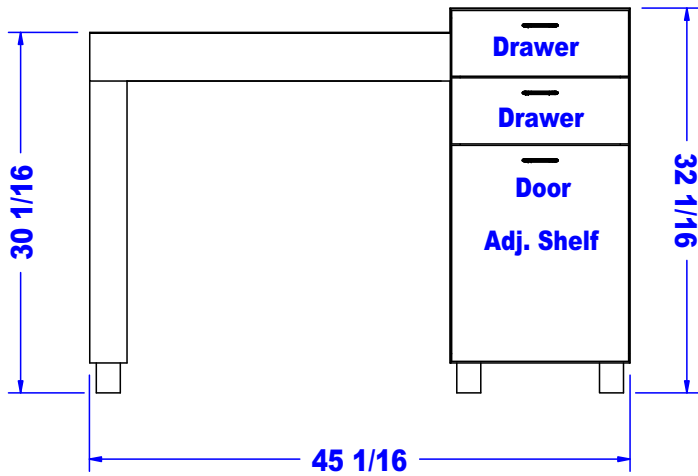

TECHNICAL INFORMATION

- Measures: 45"W x 20"D x 30"H x 32"H
- 2 Full extension drawers
- Storage cabinet
- Lamp
- Padded rest
- Amati steel legs
- Can be ordered with locking twin-wheel casters at no extra charge.
- Can be ordered with optional #10633 Powered Vent.

SHIPPING INFORMATION

Item generally ships via Freight(Truck) service

- Weight: 168 lbs
- Dimensions: 54"L x 32"W x 42"H

WARRANTY

3 Years:

- Ball-Bearing Drawer Slides
- Cabinet hinges

1 Year:

- All remaining components, unless noted otherwise, are guaranteed for a period of one year from the date of purchase.