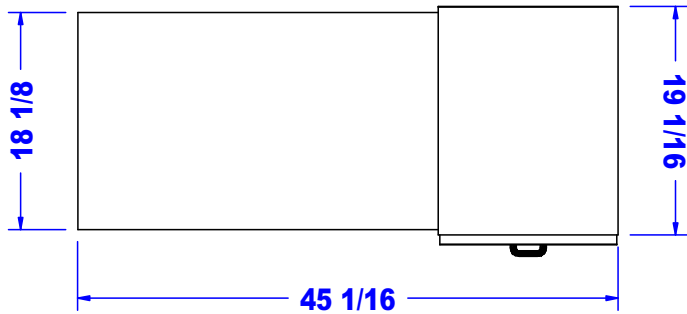

TECHNICAL INFORMATION

- Measures: 45"W x 20"D x 30"H x 32"H
- 2 Full extension drawers
- Storage cabinet
- Lamp
- Padded rest
- Amati steel legs
- Can be ordered with locking twin-wheel casters at no extra charge.
- Can be ordered with optional #10633 Powered Vent.

SHIPPING INFORMATION

Item generally ships via Freight(Truck) service

- Weight: 168 lbs
- Dimensions: 54"L x 32"W x 42"H

WARRANTY

3 Years:

- Ball-Bearing Drawer Slides
- Cabinet hinges

1 Year:

- All remaining components, unless noted otherwise, are guaranteed for a period of one year from the date of purchase.