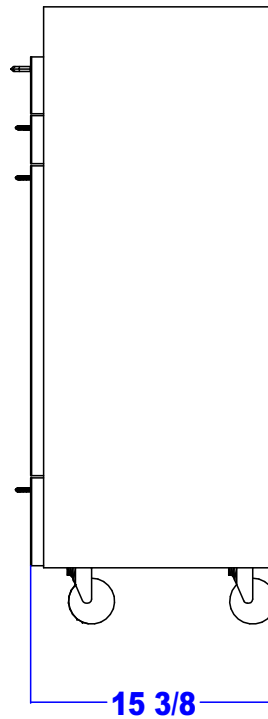

Ships Fully Assembled

Finish Schedule – 959-15-1

Face Color -
Top Color -
Toe Color - Industrial Casters
Reveal / Accent Color -
Hardware - Enova Pulls
Interior - Black/Cherry
Other (Specify) -

General Notes:

1. All counter tops are to be made removable wherever possible.
2. Items must be broken into manageable sections For Shipping. Mark For Ease Of Reassembly.
3. Install Shipping Cleats Wherever Possible To Prevent Shipping Damage.
4. Purchased items Must Be Trial Fit Before Shipping.

Title: **959-15 Enova Portable**

Size: **NTS**

Drawing Number: **73335**

Drawn By: **Brian**

Date:

Sheet