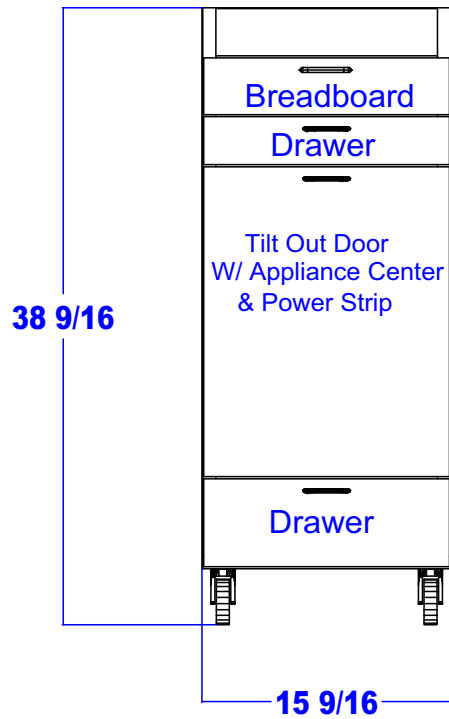

Ships Fully Assembled

Finish Schedule – 959-15-1

Face Color -
Top Color -
Toe Color - Industrial Casters
Reveal / Accent Color -
Hardware - Enova Pulls
Interior - Black/Cherry
Other (Specify) -

General Notes:

1. All counter tops are to be made removable wherever possible.
2. Items must be broken into manageable sections For Shipping. Mark For Ease Of Reassembly.
3. Install Shipping Cleats Wherever Possible To Prevent Shipping Damage.
4. Purchased items Must Be Trial Fit Before Shipping.

Title: **959-15 Enova Portable**

Size: **NTS**

Drawing Number: **73335**

Drawn By: **Brian**

Date:

Sheet