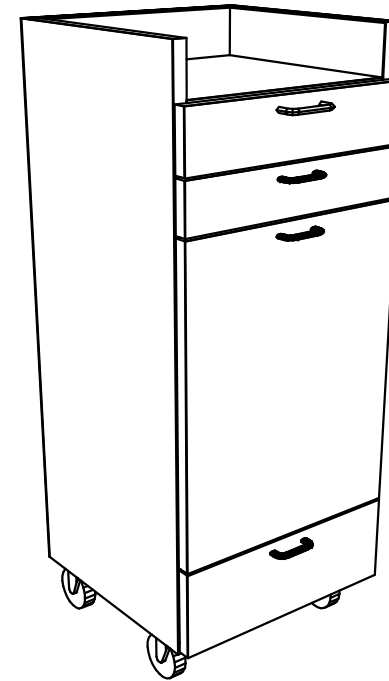

Ships Fully Assembled

Finish Schedule – 959-15-1

Face Color -
Top Color -
Toe Color - Industrial Casters
Reveal / Accent Color -
Hardware - Enova Pulls
Interior - Black/Cherry
Other (Specify) -

General Notes:

1. All counter tops are to be made removable wherever possible.
2. Items must be broken into manageable sections For Shipping. Mark For Ease Of Reassembly.
3. Install Shipping Cleats Wherever Possible To Prevent Shipping Damage.
4. Purchased items Must Be Trial Fit Before Shipping.

Title: **959-15 Enova Portable**

Size: **NTS**

Drawing Number: **73335**

Drawn By: **Brian**

Date:

Sheet