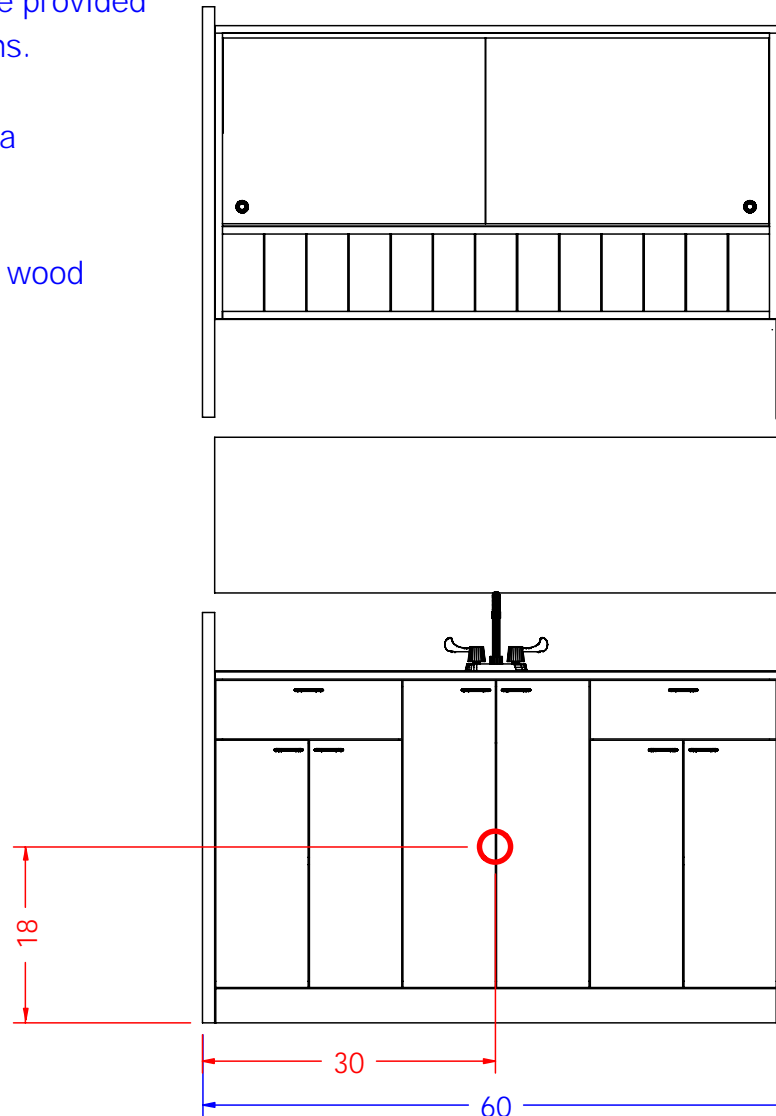

TECHNICAL INFORMATION

- Measures: 60"W x 21"D x 84"H
- 4 Rectangular-steel side supports
- Round stainless steel sink w/ goose-neck fixtures
- Color storage cubbies
- 2 Drawers
- Lower cabinet storage w/ adjustable shelves
- Backsplash
- Upper storage w/ sliding doors

SHIPPING INFORMATION

Item generally ships via Freight(Truck) service

- Weight: 542 lbs
- Dimensions: 2 SKIDS

WARRANTY

3 Years:

- Ball-Bearing Drawer Slides
- Cabinet hinges

1 Year:

- All remaining components, unless noted otherwise, are guaranteed for a period of one year from the date of purchase.

Assembly of ENOVA Color Bar:

- 1) Position lower cabinet as desired against a framed wall, you may wish to make any cutouts for plumbing before attaching to wall. Use provide wood screws to secure the back of the lower cabinet onto the wall.
- 2) Lower upper onto lower assembly and use the provided black connector bolts to secure the two sections.
- 3) Move backsplash into place and secure with a construction adhesive or silicone.
- 4) Secure upper assembly to wall with provided wood screws through the back.

Reccomended Drain Center Shown

Faucet may be mounted toward the back or rotated to one side. Once desired location is known drill appropriate holes for supply lines.

Finish Schedule - 972-60

Face Colo
 Top Color -
 Toe Color -
 Reveal / Accent Color -
 Hardware - Enova Pulls
 Interior - Black Melamine
 Other (Specify) -