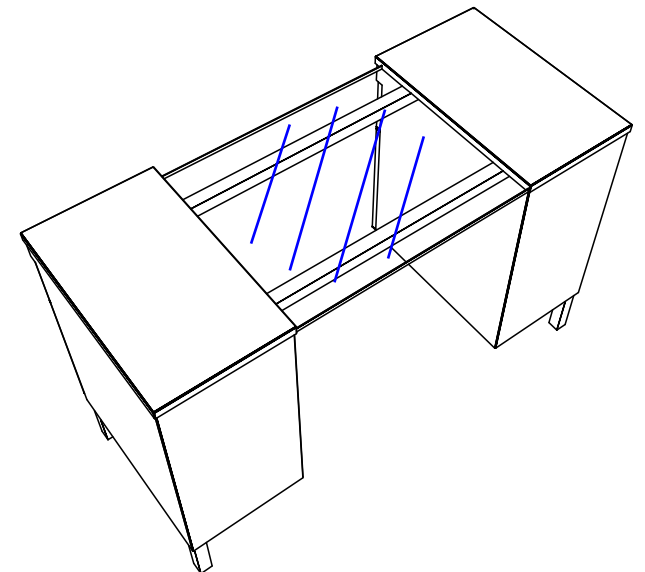

Tempered Glass 24" x 18" Work Surface