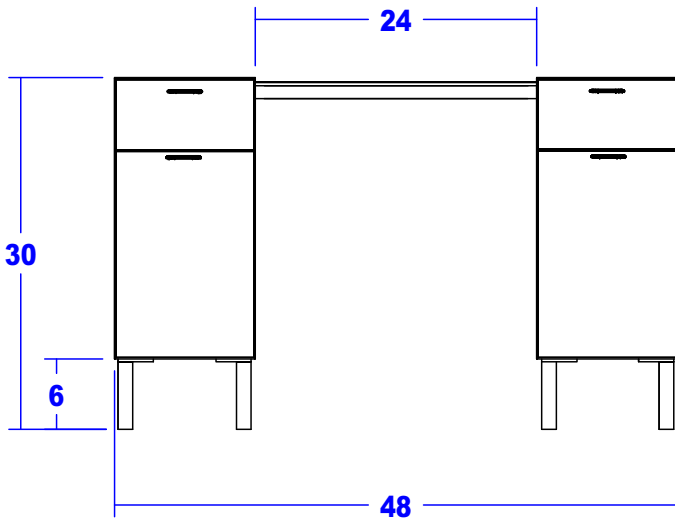

Tempered Glass 24" x 18" Work Surface