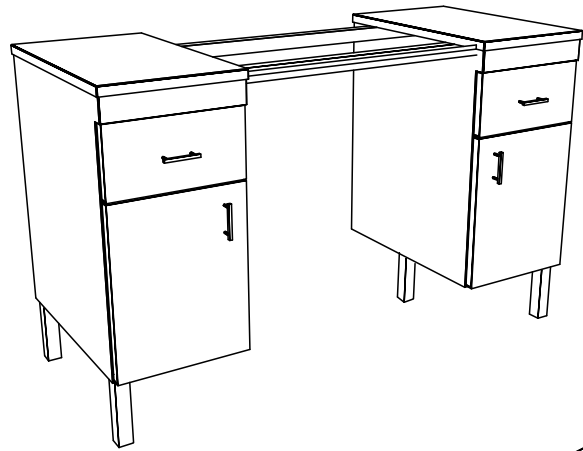

ENOVA 48 NAIL TABLE

SKU:973-48

With its sleek, modern design and durable tubular steel legs, the Enova 48 Manicure Table is the ultimate in stylish and functional for your salon or spa. The extra storage on this piece makes it perfect for keeping all your spa tools at arm's reach.

TECHNICAL INFORMATION

- Measures: 48"W x 20"D x 30"H
- 2 Full extension drawers
- 2 Storage cabinets
- Lamp
- Padded rest
- Steel-supported 3/8" tempered glass top
- Tubular-steel legs
- Optional vent not available on this nail table

SHIPPING INFORMATION

Item generally ships via Freight(Truck) service

- Weight: 195 lbs
- Dimensions: 54"L x 32"W x 38"H

WARRANTY

3 Years:

- Ball-Bearing Drawer Slides
- Cabinet hinges

1 Year:

- All remaining components, unless noted otherwise, are guaranteed for a period of one year from the date of purchase.