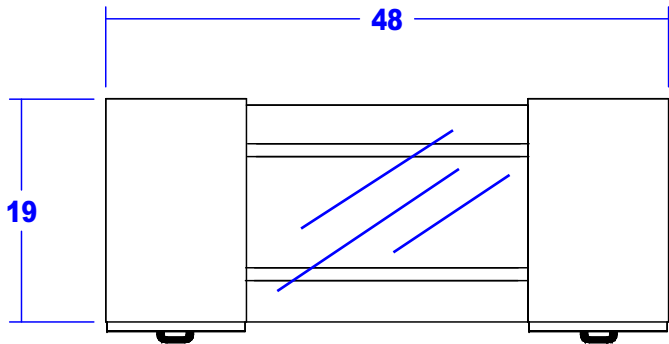

TECHNICAL INFORMATION

- Measures: 48"W x 20"D x 30"H
- 2 Full extension drawers
- 2 Storage cabinets
- Lamp
- Padded rest
- Steel-supported 3/8" tempered glass top
- Tubular-steel legs
- Optional vent not available on this nail table

SHIPPING INFORMATION

Item generally ships via Freight(Truck) service

- Weight: 195 lbs
- Dimensions: 54"L x 32"W x 38"H

WARRANTY

3 Years:

- Ball-Bearing Drawer Slides
- Cabinet hinges

1 Year:

- All remaining components, unless noted otherwise, are guaranteed for a period of one year from the date of purchase.

Includes Lamp & Padded Rest, Not Shown

Title: 973-48 Enova 48 Nail Table		
Size: NTS	Drawing Number: 69634	Drawn By: RKS
Date:	Sheet	