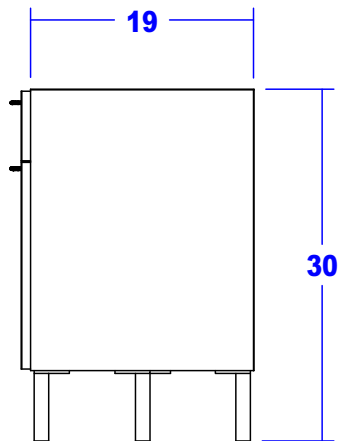

TECHNICAL INFORMATION

- Measures: 48"W x 20"D x 30"H
- 2 Full extension drawers
- 2 Storage cabinets
- Lamp
- Padded rest
- Steel-supported 3/8" tempered glass top
- Tubular-steel legs
- Optional vent not available on this nail table

SHIPPING INFORMATION

Item generally ships via Freight(Truck) service

- Weight: 195 lbs
- Dimensions: 54"L x 32"W x 38"H

WARRANTY

3 Years:

- Ball-Bearing Drawer Slides
- Cabinet hinges

1 Year:

- All remaining components, unless noted otherwise, are guaranteed for a period of one year from the date of purchase.

Tempered Glass 24" x 18" Work Surface

Finish Schedule - 973-48-1

Face Color - WX421 Witchcraft
 Top Color - WX421 Witchcraft
 Toe Color - Silver Legs
 Reveal / Accent Color -
 Hardware - Amati Pulls
 Interior - Black Melamine
 Other (Specify) -

Includes Lamp & Padded Rest, Not Shown

Title: 973-48 Enova 48 Nail Table		
Size: NTS	Drawing Number: 69634	Drawn By: RKS
Date:	Sheet	