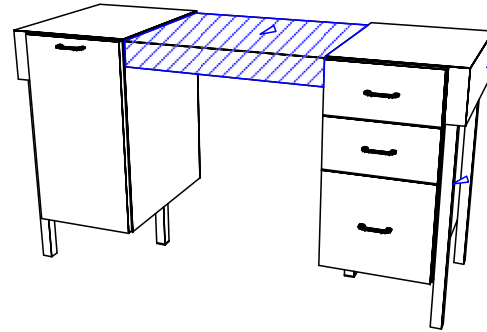

TECHNICAL INFORMATION

- Measures: 54"W x 20"D x 30"H
- 3 Full extension drawers
- Storage cabinet
- Lamp
- Padded rest
- Recessed work surface
- Tall tubular-steel legs
- Can be ordered with optional #10633 Powered Vent

SHIPPING INFORMATION

Item generally ships via Freight(Truck) service

- Weight: 213 lbs
- Dimensions: 60"L x 30"W x 38"H

WARRANTY

3 Years:

- Ball-Bearing Drawer Slides
- Cabinet hinges

1 Year:

- All remaining components, unless noted otherwise, are guaranteed for a period of one year from the date of purchase.