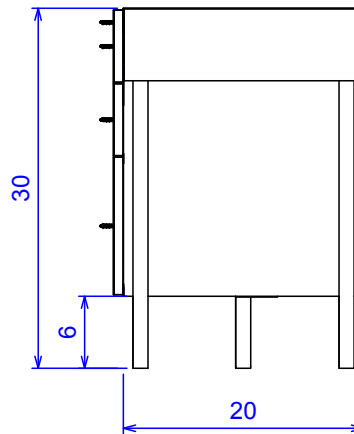

TECHNICAL INFORMATION

- Measures: 54"W x 20"D x 30"H
- 3 Full extension drawers
- Storage cabinet
- Lamp
- Padded rest
- Recessed work surface
- Tall tubular-steel legs
- Can be ordered with optional #10633 Powered Vent

SHIPPING INFORMATION

Item generally ships via Freight(Truck) service

- Weight: 213 lbs
- Dimensions: 60"L x 30"W x 38"H

WARRANTY

3 Years:

- Ball-Bearing Drawer Slides
- Cabinet hinges

1 Year:

- All remaining components, unless noted otherwise, are guaranteed for a period of one year from the date of purchase.

Quantity -

Part Number - 974-54

- Face Color -
- Top Color -
- Toe Color -
- Accent Color -
- Interior Color -
- Hardware -

**Preliminary
Not For Construction**

This Drawing is the property of Collins Manufacturing Company and is protected under copyright law.

Size: NTS	Drawing Number:	Engineer:
Date:	Sheet	