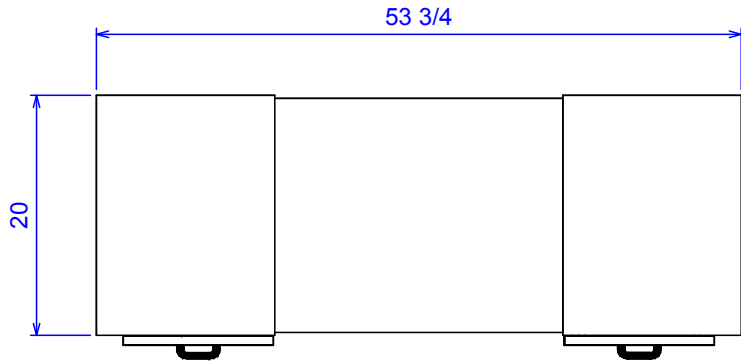

TECHNICAL INFORMATION

- Measures: 54"W x 20"D x 30"H
- 3 Full extension drawers
- Storage cabinet
- Lamp
- Padded rest
- Recessed work surface
- Tall tubular-steel legs
- Can be ordered with optional #10633 Powered Vent

SHIPPING INFORMATION

Item generally ships via Freight(Truck) service

- Weight: 213 lbs
- Dimensions: 60"L x 30"W x 38"H

WARRANTY

3 Years:

- Ball-Bearing Drawer Slides
- Cabinet hinges

1 Year:

- All remaining components, unless noted otherwise, are guaranteed for a period of one year from the date of purchase.

Size: NTS	Drawing Number:	Engineer:
Date:	Sheet	