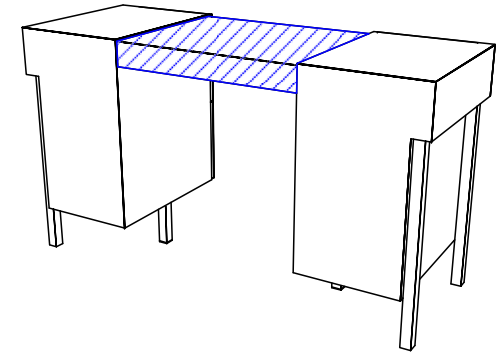

TECHNICAL INFORMATION

- Measures: 54"W x 20"D x 30"H
- 3 Full extension drawers
- Storage cabinet
- Lamp
- Padded rest
- Recessed work surface
- Tall tubular-steel legs
- Can be ordered with optional #10633 Powered Vent

SHIPPING INFORMATION

Item generally ships via Freight(Truck) service

- Weight: 213 lbs
- Dimensions: 60"L x 30"W x 38"H

WARRANTY

3 Years:

- Ball-Bearing Drawer Slides
- Cabinet hinges

1 Year:

- All remaining components, unless noted otherwise, are guaranteed for a period of one year from the date of purchase.

Quantity -

Part Number - 974-54

- Face Color -
- Top Color -
- Toe Color -
- Accent Color -
- Interior Color -
- Hardware -

**Preliminary
Not For Construction**

This Drawing is the property of Collins Manufacturing Company and is protected under copyright law.