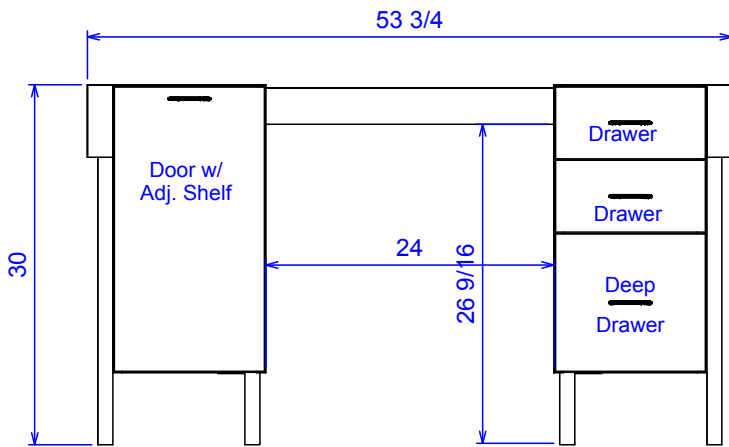

TECHNICAL INFORMATION

- Measures: 54"W x 20"D x 30"H
- 3 Full extension drawers
- Storage cabinet
- Lamp
- Padded rest
- Recessed work surface
- Tall tubular-steel legs
- Can be ordered with optional #10633 Powered Vent

SHIPPING INFORMATION

Item generally ships via Freight(Truck) service

- Weight: 213 lbs
- Dimensions: 60"L x 30"W x 38"H

WARRANTY

3 Years:

- Ball-Bearing Drawer Slides
- Cabinet hinges

1 Year:

- All remaining components, unless noted otherwise, are guaranteed for a period of one year from the date of purchase.

Quantity -

Part Number - 974-54

- Face Color -
- Top Color -
- Toe Color -
- Accent Color -
- Interior Color -
- Hardware -

**Preliminary
Not For Construction**

This Drawing is the property of Collins Manufacturing Company and is protected under copyright law.

Size: NTS	Drawing Number:	Engineer:
Date:	Sheet	