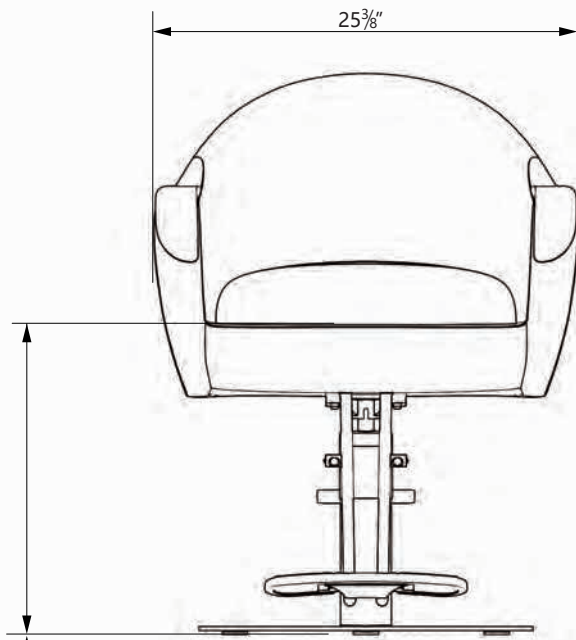

EST.1936
Buy-Rite
SALON & SPA
EQUIPMENT

1-800-477-6655
buyritebeauty.com

LUNA NOIR STYLING CHAIR
YLG-356-1-BLACK

All Measurements in Inches +/- 1/2"

Travel Range: 18 1/2" - 24 7/8" (floor to top of seat cushion on flat round base)