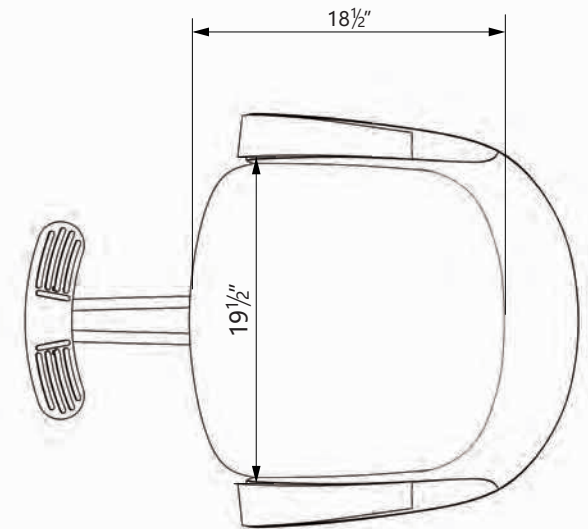

EST.1936
Buy-Rite
SALON & SPA
EQUIPMENT

1-800-477-6655
buyritebeauty.com

LUNA NOIR STYLING CHAIR
YLG-356-1-BLACK

All Measurements in Inches +/- 1/2"

Travel Range: 18 1/2" - 24 7/8" (floor to top of seat cushion on flat round base)