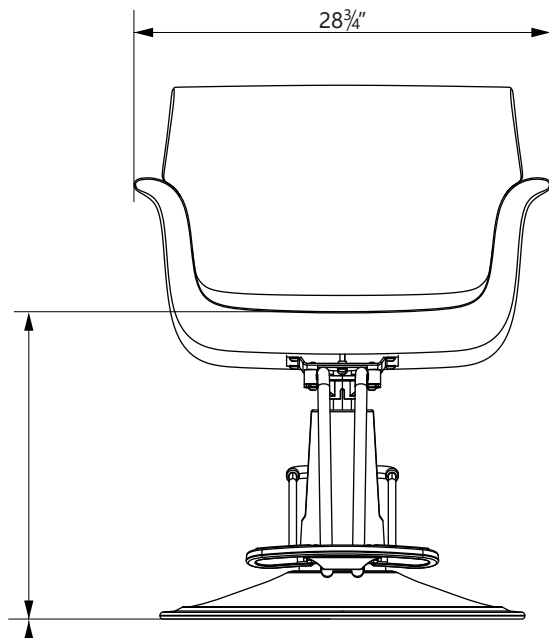

EST.1936  
**Buy-Rite**  
SALON & SPA  
EQUIPMENT

1-800-477-6655  
buyritebeauty.com

**CAPRI STYLING CHAIR  
YLG-298**

All Measurements in Inches +/- 1/2"

Travel Range: 19 1/4" - 22 3/8" (floor to top of seat cushion on standard base)