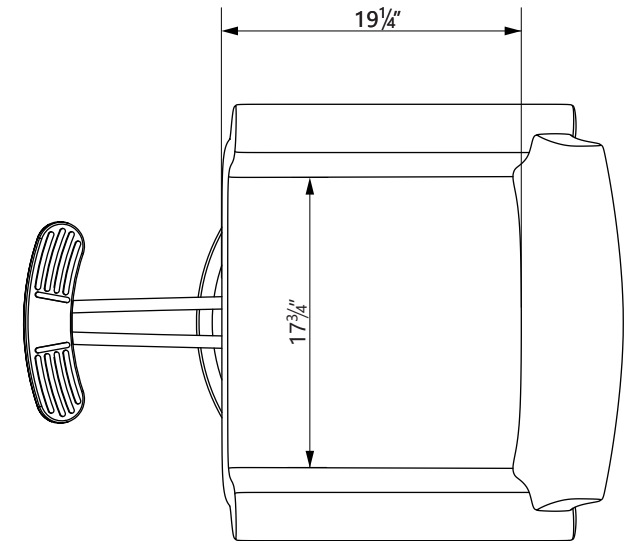

EST.1936  
**Buy-Rite**  
SALON & SPA  
EQUIPMENT

1-800-477-6655  
buyritebeauty.com

**CAPRI STYLING CHAIR  
YLG-298**

All Measurements in Inches +/- 1/2"

Travel Range: 19 1/4" - 22 3/8" (floor to top of seat cushion on standard base)