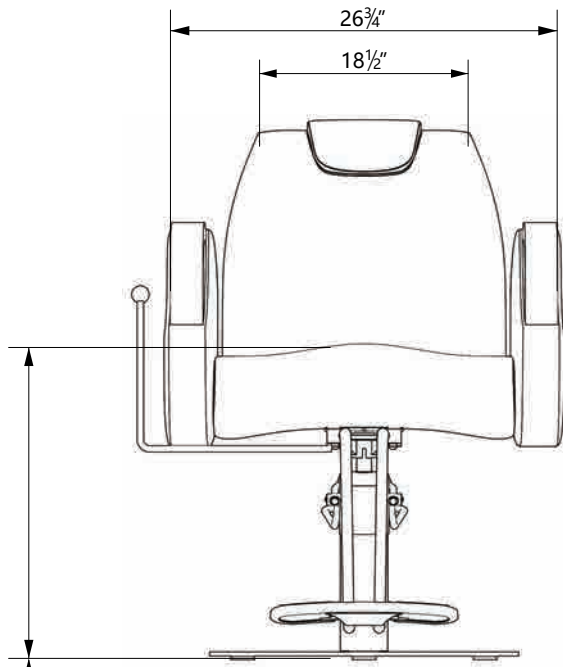

EST.1936  
**Buy-Rite**  
 SALON & SPA  
 EQUIPMENT

1-800-477-6655  
 buyritebeauty.com

VENUS SILVER ALL  
 PURPOSE CHAIR  
 YLG-375A-SILVER

All Measurements in Inches +/- 1/2"

Travel Range: 18 1/2" - 24 7/8" (floor to top of seat cushion on flat base)