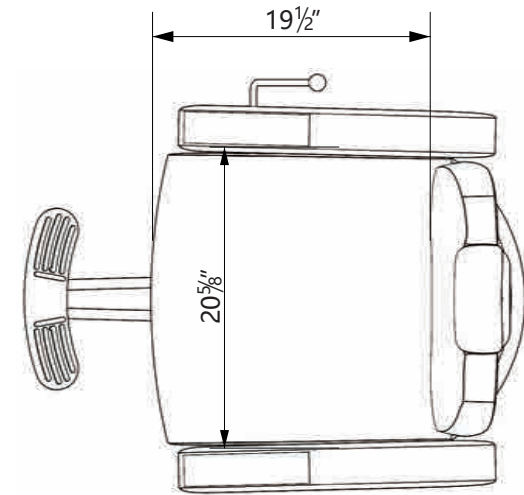

EST.1936  
**Buy-Rite**  
 SALON & SPA  
 EQUIPMENT

1-800-477-6655  
 buyritebeauty.com

VENUS SILVER ALL  
 PURPOSE CHAIR  
 YLG-375A-SILVER

All Measurements in Inches +/- 1/2"

Travel Range: 18 1/2" - 24 7/8" (floor to top of seat cushion on flat base)